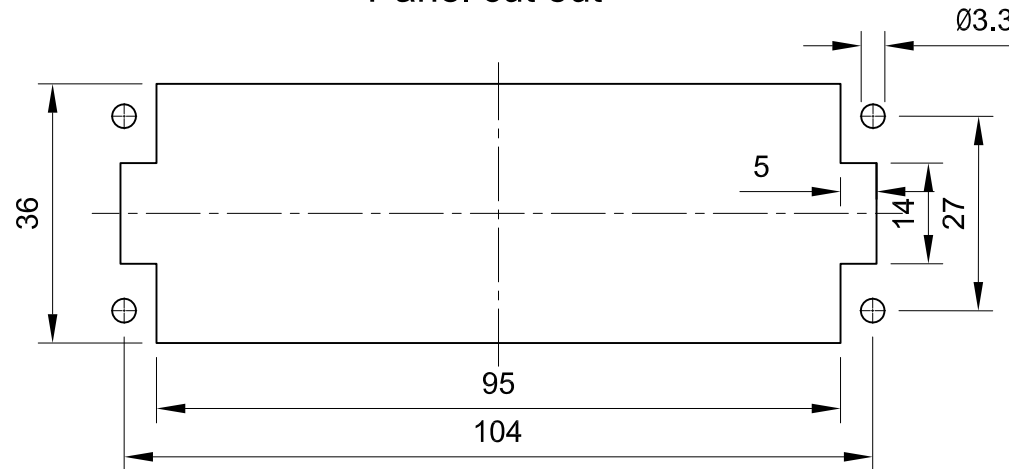

Panel cut out

| | | | | | |
|---|--|----------------------------|---------------------------|------------------------|--------------|
|  InKonn (Suzhou) Electric Technology Co.,Ltd. | All Dimensions in mm Original Size DIN A4 | Date 2019-12-15 | Drawing No. TC6073872 | Rev. A00 | Scale 1:1 |
| | Type Name IE-024-SF(25-48) | Part No. 10 32 024 3201 | Created by Shuxu Huang | Checked by Yiyi Luo | Page 1/1 |